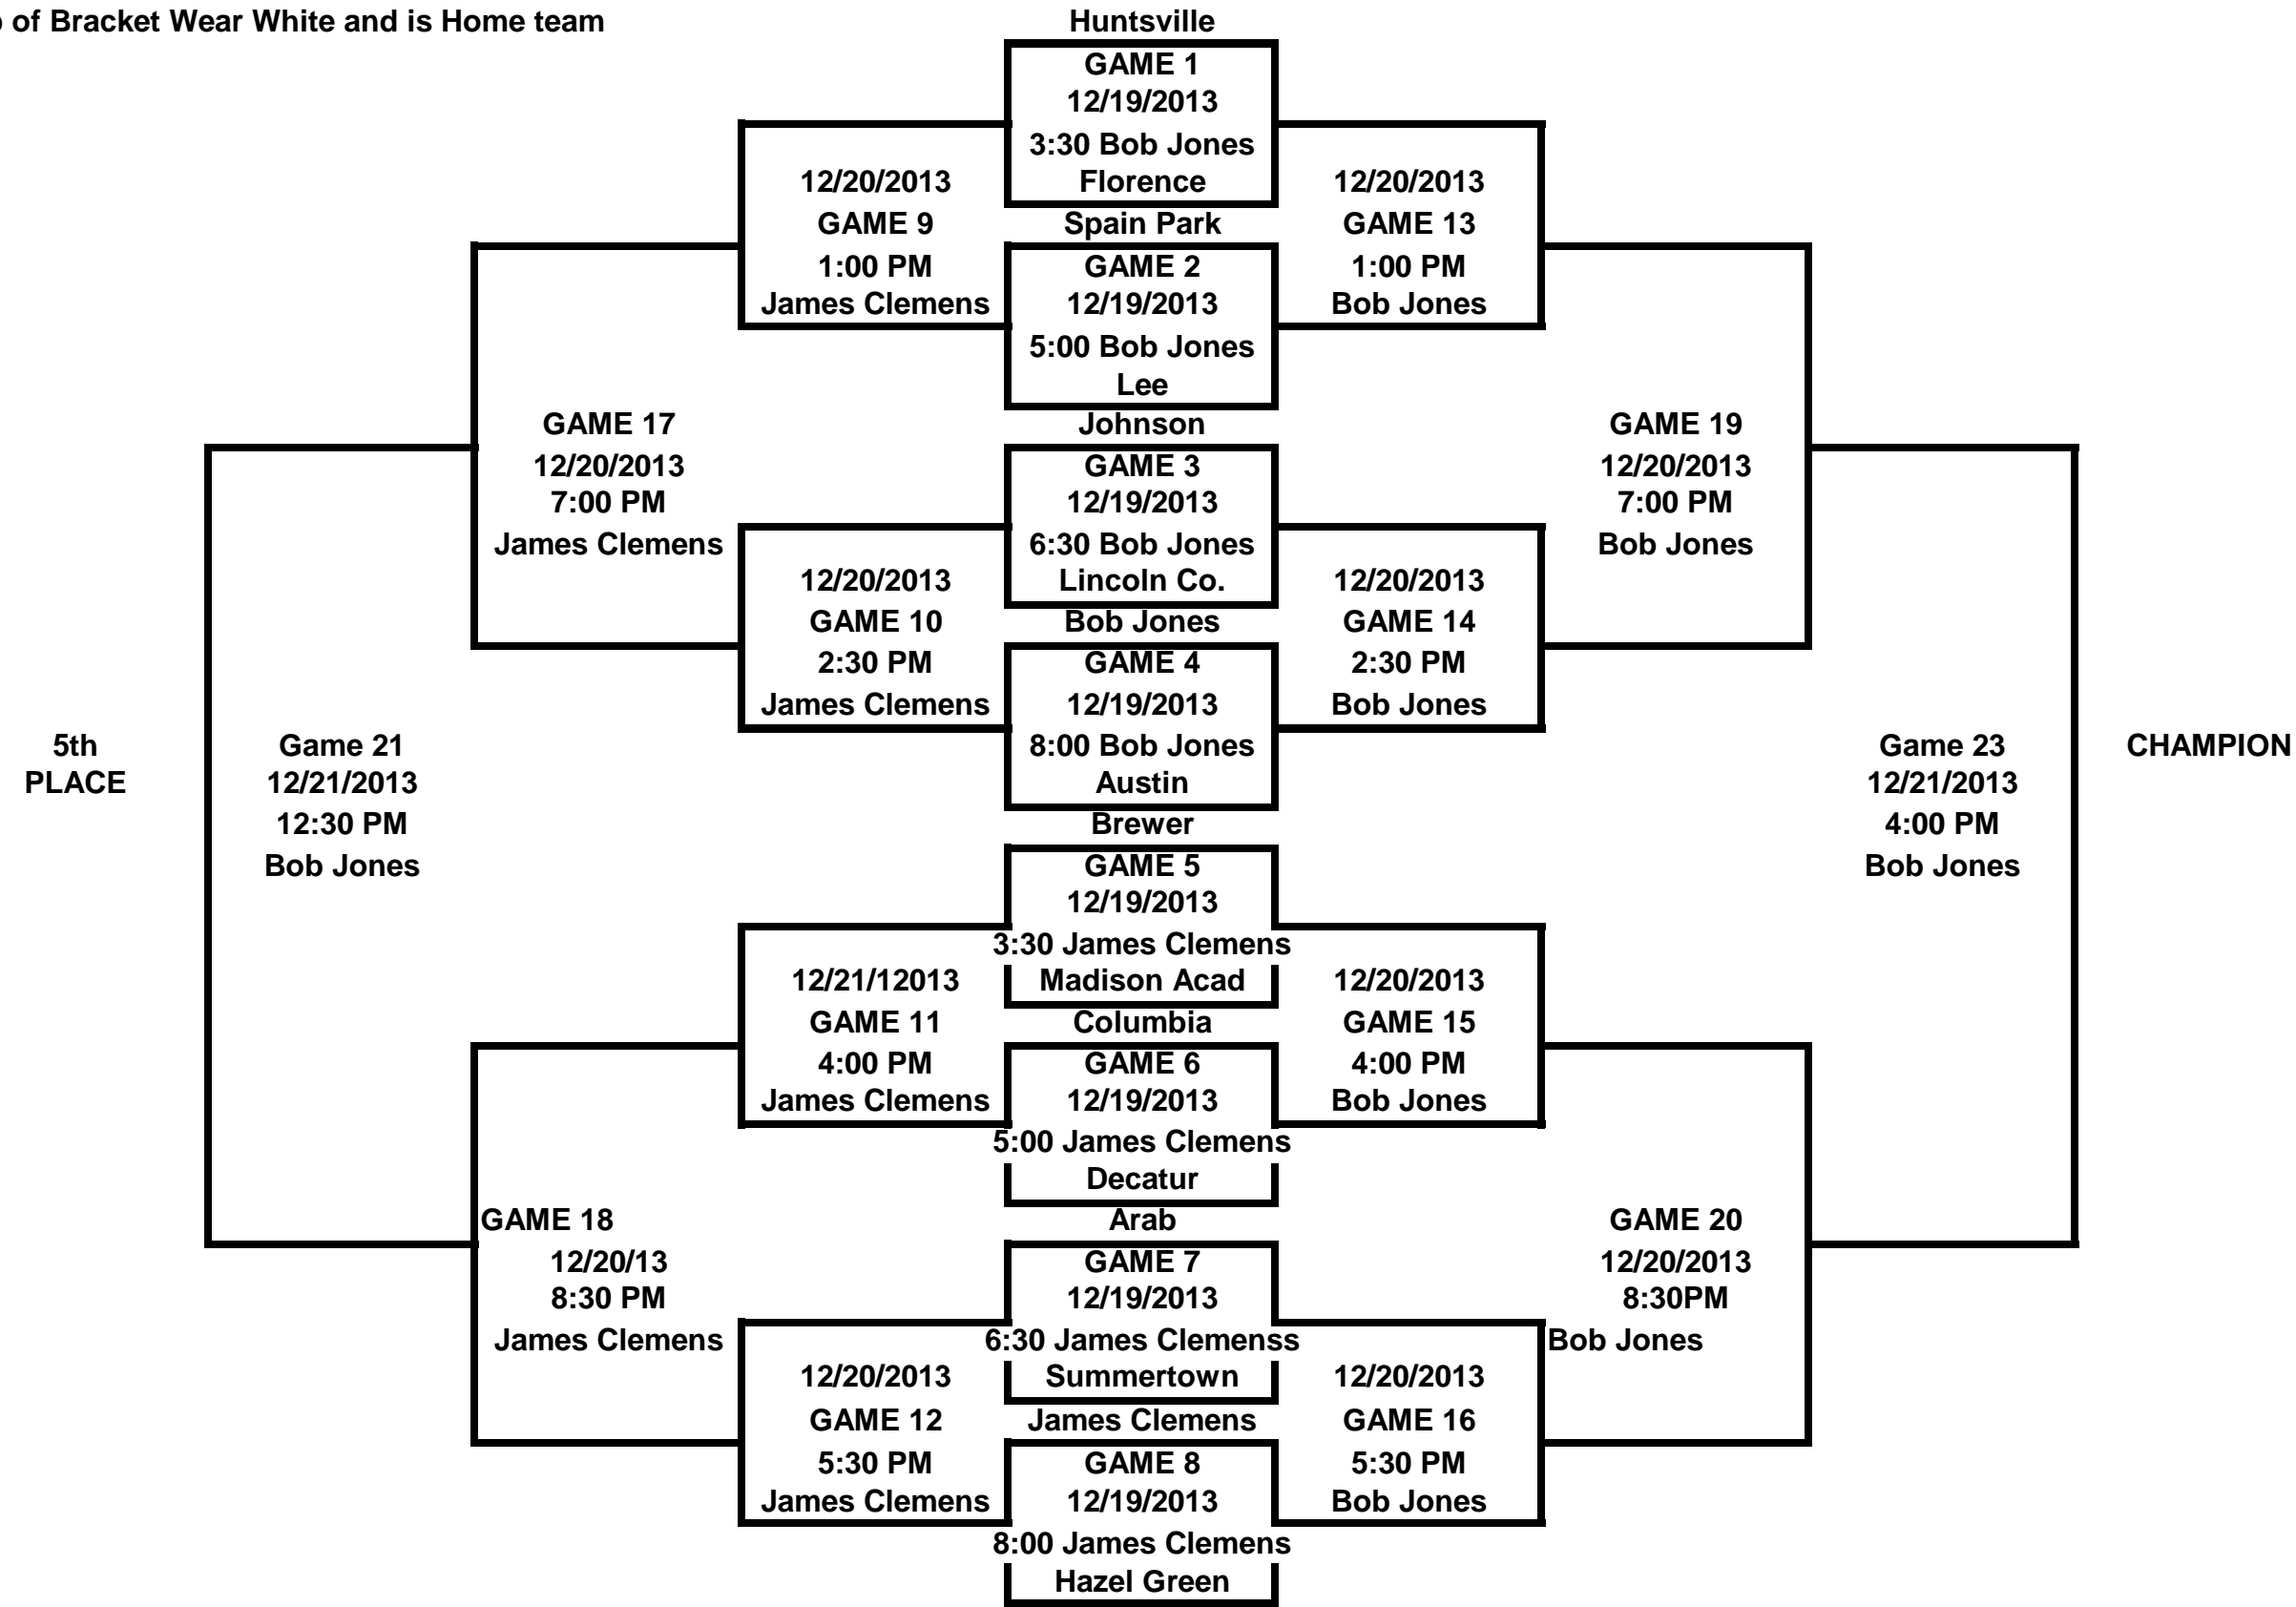

Top of Bracket Wear White and is Home team

LOSER G19
 12/21/2013
 2:00 PM
 Game 22
 LOSER G20
 Bob Jones